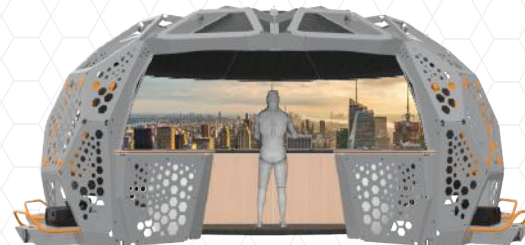

# STATION IX

REFLECTED REALITY

IMMERSIVE AUDITORIUM

SPECIFICATIONS:

UP TO 15 USERS

25' DIAMETER

280° x 32°

MIRRORS

17920 x 1600  
(near retinal resolution)

Learn more at:

[imagine-4d.com/station-ix](http://imagine-4d.com/station-ix)  
[info@imagine-4d.com](mailto:info@imagine-4d.com)

IMAGINE 4D